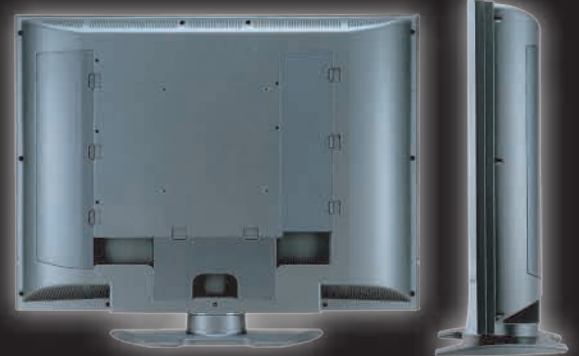

32" Ultrasharp LCD TV MODEL: T32114

The **EPSILON T32114** is a 32" widescreen TFT-LCD TV with a true 16:9 aspect ratio, 1366 x 768 resolution and high color purity. The **EPSILON T32114** utilizes CMO's TFT LCD panel, which provides levels of high Brightness (550 nits), an 800:1 contrast ratio and wide viewing angle (176°/176°). Maximum speaker output of 8Watts (R/L).

Features

- Digital Noise Reduction (DNR)
- PIP (1/2, 1/3, 1/4 @4corners)
- Freeze Image
- DLC (Dynamic Lumar Correction)
- Skin Tone (Skin Color enhancement)
- Nature Color (Nature color enhancement)
- LTI (Lumar Transient Improvement)
- CTI (Chroma Transient Improvement)
- Progress Scan
- 4 levels of color temp.
- 4 Picture Model (Movie/Sport/Game/Vivid/User)
- Dynamic Color Enhancement (Adjustable)
- Sleep Timer
- Channel Label (Allow to assign labels to channel number)
- Channel scanning based on CNI table
- Support TV manual setup
- Channel update scanning
- Aspect Ratio: Normal, Zoom1, Zoom2, Full
- Teletext (PAL) 252pages